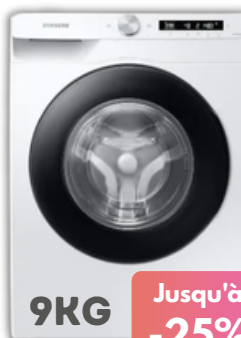

Lave Linge

8KG - 1400 RPM
AutoDose
REF: WW80T534ATWAS2

499,-
~~699,-~~

9KG - 1400 RPM
AutoDose
REF: WW80T534ATW

599,-
~~799,-~~

9KG

Jusqu'à
-25%

20 ANS Garantie Moteur

SAMSUNG